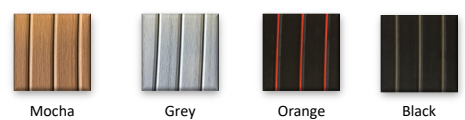

**Colour Options**

**Warranty:**

- **5 Years Hull Warranty**
- **5 Years Tube Fabric Warranty**
- **5 Years Outboard Warranty**
- **1 Year Fixtures & Fittings Warranty**

**Silvertex Upholstery**

**SeaDek MARINE PRODUCTS**

**Orca Hypalon Tube Fabric**

**Gel Colours**