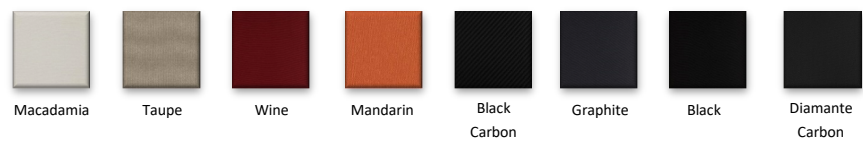

**Standard Features:**

- Orca Heytex PVC Tube Fabric
- Silvertex Premium Upholstery
- Comfortable Helm Seats with Storage
- Large Bow Locker
- 'U' Shaped Rear Seat with Side Lockers
- Spacious Stern Locker
- Large Swim Platforms with S/S Telescopic Boarding Ladder
- Unique S/S Tube Mounted Bow Rails
- Stainless Steel Rear Handrails
- Transom Extensions for Increased Performance

**Colour Options**

**Warranty:**

- **5 Years Hull Warranty**
- **5 Years Tube Fabric Warranty**
- **5 Years Outboard Warranty**
- **1 Year Fixtures & Fittings Warranty**

**Silvertex Upholstery**

**SeaDek MARINE PRODUCTS**

**Orca Hypalon Tube Fabric**

**Gel Colours**