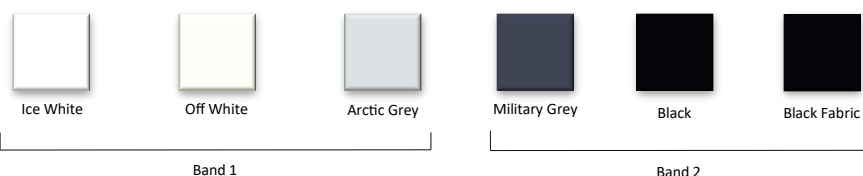

Orca Hypalon Tube Fabric