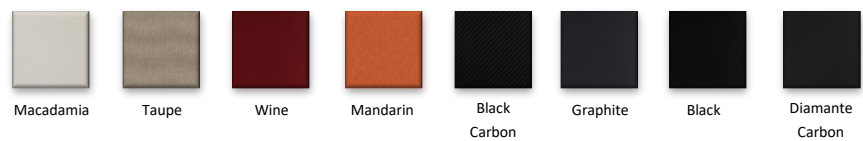

Standard Features:

- Orca Heytex PVC Tube Fabric
- Silvertex Premium Upholstery
- Comfortable Helm Seats with Storage
- Large Bow Locker with Anchor Compartment
- 'U' Shaped Rear Seat with Side Lockers
- Vast Cabin in Console
- Spacious Stern Locker
- Large Swim Platforms with S/S Telescopic Boarding Ladder
- Unique S/S Tube Mounted Bow Rails
- Stainless Steel Rear Handrails
- Useful Rope Lockers next to the Splashwell
- Transom Extensions for Increased Performance

Colour Options

Warranty:

- **5 Years Hull Warranty**
- **5 Years Tube Fabric Warranty**
- **5 Years Outboard Warranty**
- **1 Year Fixtures & Fittings Warranty**

Silvertex Upholstery

SeaDek MARINE PRODUCTS

Orca Hypalon Tube Fabric

Gel Colours

Upgrade

Band 1

Band 2

Optional Extras

- Keel Protection — **£275.00**
- Tube Protection — **£250.00**
- Overall Cover — **£829.00**
- Console & Seat Cover — **£379.00**
- Stainless Steel Ski Tower — **£1071.00**
- Shower Kit — **£808.00**
- Bimini Top — **£1383.00**
- Bow Sundeck Kit — **£425.00**
- Stern Sundeck Kit — **£342.00**
- Table & Pedestal Kit — **£513.00**
- Hypalon Upgrade Band 1 — **£4463.00**
- Hypalon Upgrade Band 2 — **£5400.00**
- Gel Colour Upgrade — **£917.00**
- Electric Windlass — **£3733.00**
- Cooling Drawer — **£1233.00**
- Hydraulic Steering — **£1950.00**
- Sport Steering Wheel Upgrade — **£163.00**
- Overpressure Valve — **£63.00**
- SeaDek Flooring — **£1696.00**
- Admiral Trailer — **£4,162.50**