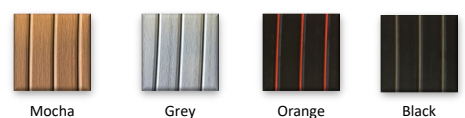

Colour Options

Warranty:

- **5 Years Hull Warranty**
- **5 Years Tube Fabric Warranty**
- **5 Years Outboard Warranty**
- **1 Year Fixtures & Fittings Warranty**

Silvertex Upholstery

SeaDek MARINE PRODUCTS

Orca Hypalon Tube Fabric

Gel Colours

Upgrade

Band 1

Band 2

Optional Extras

- Keel Protection — **£275.00**
- Tube Protection — **£250.00**
- Overall Cover — **£829.00**
- Console & Seat Cover — **£379.00**
- Stainless Steel Ski Tower — **£1071.00**
- Shower Kit — **£808.00**
- Bimini Top — **£1383.00**
- Bow Sundeck Kit — **£425.00**
- Stern Sundeck Kit — **£342.00**
- Table & Pedestal Kit — **£513.00**
- Hypalon Upgrade Band 1 — **£4463.00**
- Hypalon Upgrade Band 2 — **£5400.00**
- Gel Colour Upgrade — **£917.00**
- Electric Windlass — **£3733.00**
- Cooling Drawer — **£1233.00**
- Hydraulic Steering — **£1950.00**
- Sport Steering Wheel Upgrade — **£163.00**
- Overpressure Valve — **£63.00**
- SeaDek Flooring — **£1696.00**
- Admiral Trailer — **£4,162.50**